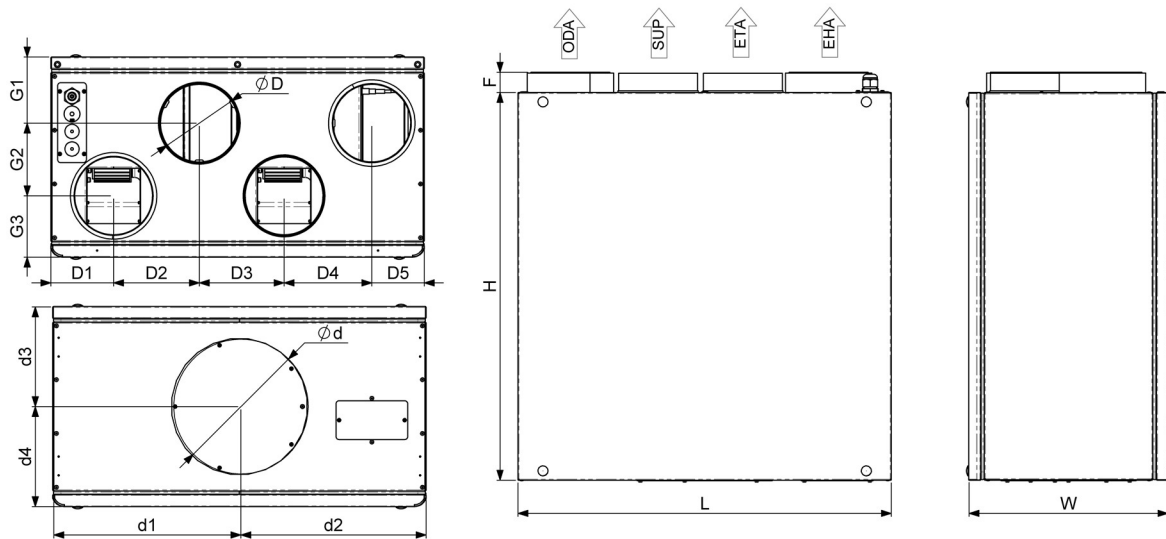

HEAT EXCHANGER	
Heat exchanger Type	Rotor
Subtype	Condensing
CONTROL	
Airflow control	Percentage control
CASING	
Material	Galvanized steel
Insulation thickness	20 mm
Color	RAL 9016 (White)
IP Class	IP34
Operation environment	Indoors
Installation Position	Vertical
Supply air side	Left
SUPPLY AIR FILTER	
Class	ePM10 65%
EXTRACT AIR FILTER	
Class	ePM10 65%
SAFETY DATA	
Outdoor air temp. without frost protection	-23 .. 40 °C
Ambient air temp.	5 .. 40 °C

Dimensions

L [mm]	W [mm]	H [mm]	$\varnothing D$ [mm]	$\varnothing d$ [mm]	F [mm]	D1 [mm]	D2 [mm]	D3 [mm]	D4 [mm]	D5 [mm]	G1 [mm]
598	320	620	125	125	31	84	140	136	137	100	98
G2 [mm]	G3 [mm]	d1 [mm]	d2 [mm]	d3 [mm]	d4 [mm]						
116	106	299	299	160	160						