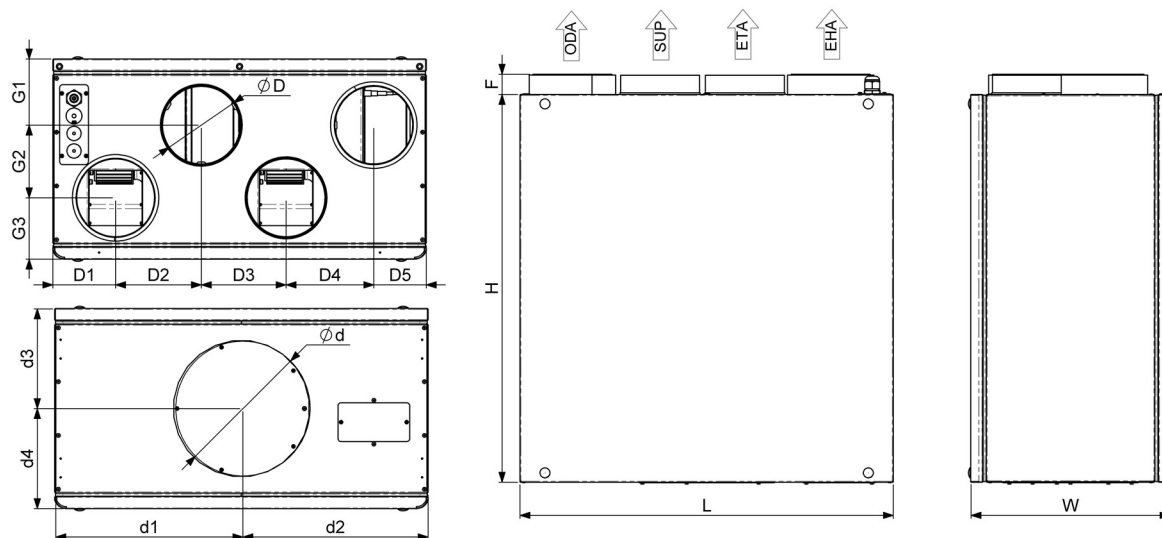

HEAT EXCHANGER	
Heat exchanger Type	Rotor
Subtype	Condensing
CONTROL	
Airflow control	Percentage control
CASING	
Material	Galvanized steel
Insulation thickness	20 mm
Color	RAL 9016 (White)
IP Class	IP34
Operation environment	Indoors
Installation Position	Vertical
Supply air side	Left
SUPPLY AIR FILTER	
Class	ePM10 55%
EXTRACT AIR FILTER	
Class	ePM10 55%
SAFETY DATA	
Outdoor air temp. without frost protection	-23 .. 40 °C
Ambient air temp.	5 .. 40 °C

Dimensions

L [mm]	W [mm]	H [mm]	$\varnothing D$ [mm]	$\varnothing d$ [mm]	F [mm]	D1 [mm]	D2 [mm]	D3 [mm]	D4 [mm]	D5 [mm]	G1 [mm]
598	320	620	125	125	31	84	140	136	137	100	98
G2 [mm]	G3 [mm]	d1 [mm]	d2 [mm]	d3 [mm]	d4 [mm]						
116	106	299	299	160	160						